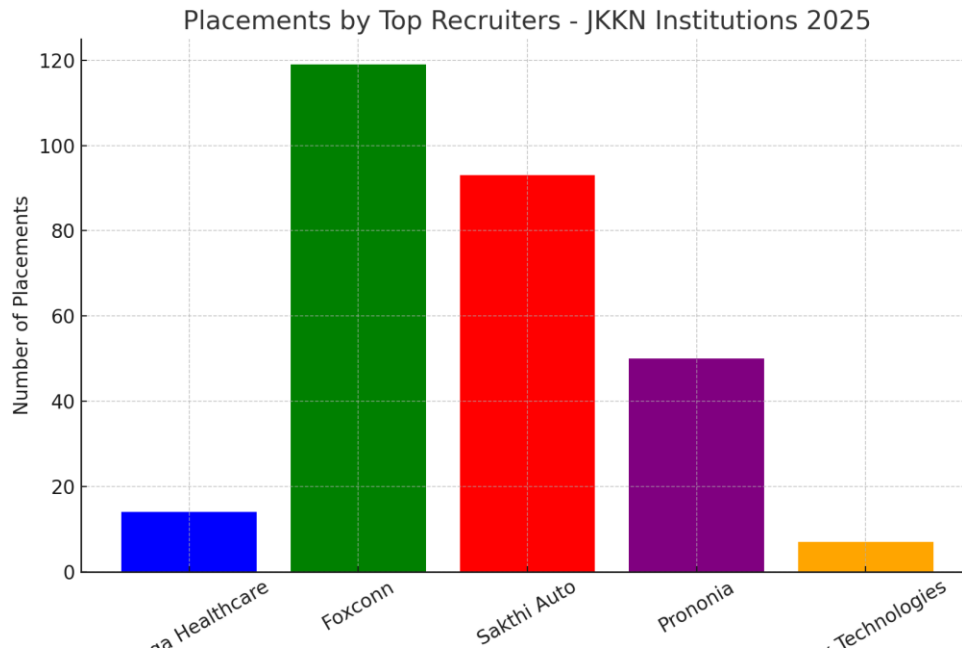

Placement Statistics - Visual Representation

Bar Chart: Placements by Top Recruiters