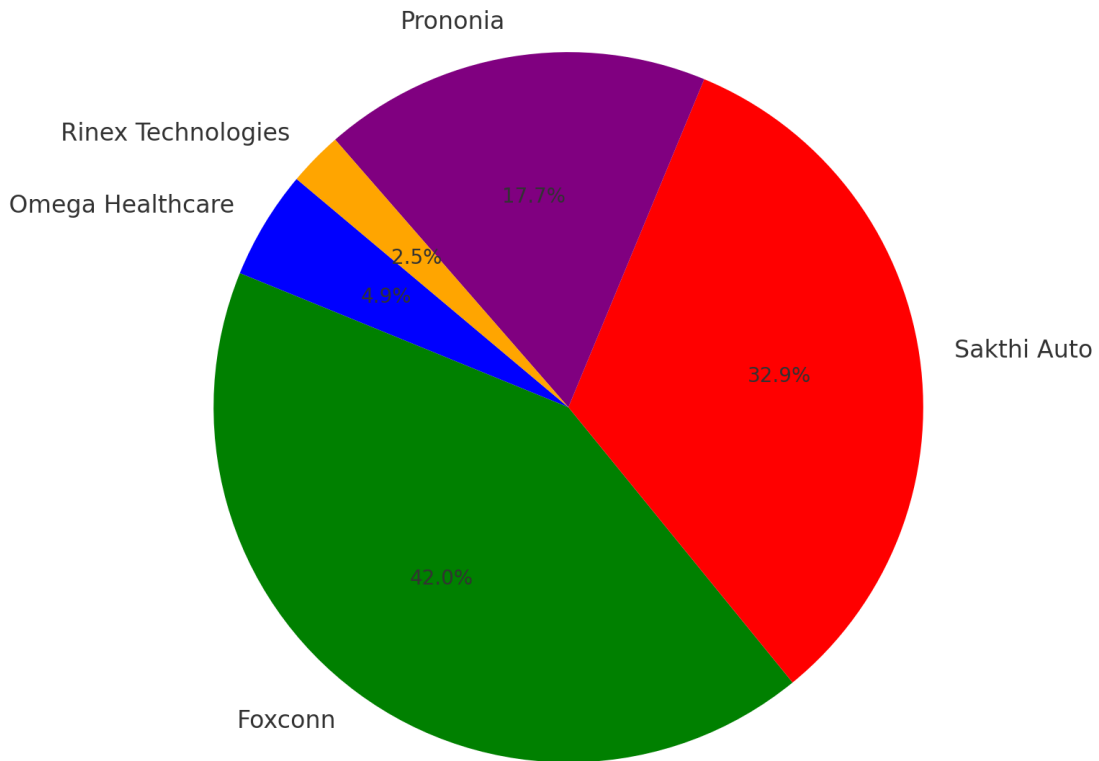

Placement Highlights

- Total Students Placed: 283
- Top Recruiters: Omega Healthcare, Foxconn, Sakthi Auto, Prononia, Rinex Technologies
- Highest Placement Offers: 283

Institution-wise Placement Statistics

Institution	Omega Healthcare	Foxconn	Sakthi Auto	Prononia	Rinex Technologies
JKKN College of Pharmacy	10	-	-	-	-
JKKN College of Allied Health & Science	2	-	-	-	-
JKKN College of Engineering & Technology	-	17	-	4	2
JKKN College of Nursing & Research	2	-	-	-	-
JKKN College of Arts & Science - SF	-	95	54	46	5
JKKN College of Arts & Science - Aided	-	7	39	-	-

Top Recruiters

- Omega Healthcare – 14 placements
- Foxconn – 119 placements
- Sakthi Auto – 93 placements
- Prononia – 50 placements
- Rinex Technologies – 7 placements

Placement Statistics - Visual Representation

Bar Chart: Placements by Top Recruiters

🍷 Pie Chart: Placement Distribution

Placement Distribution - JKKN Institutions 2025

🚀 **Start Your Career With Us!**

Our placement cell is dedicated to bridging the gap between talent and opportunity. Join JKKN Institutions and take the first step toward your dream job!